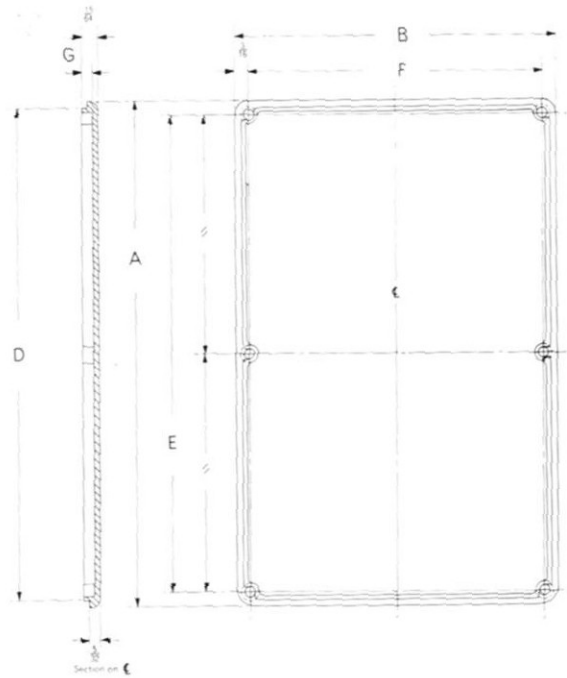

BRITISH MADE BY

EDDYSTONE RADIO LIMITED

ALVECHURCH ROAD : BIRMINGHAM 31 : ENGLAND
TELEPHONE: 021-475 2231 TELEX: 33708 CABLES: EDDYSTONE, BIRMINGHAM

Boxes "X" on Cat Nos. 6357P & 6827P Only.

Strong metal boxes with good screening properties afforded by the thick walls (average thickness $\frac{3}{32}$ ") aided by close fitting flanged lid.

Since any one method of fixing the box to other equipment is unlikely to be suitable for all requirements, attachment is left to individual requirement.

Section on C

Four sizes are available with dimensions given below, they are cast in aluminium alloy LM-2 B.S. 1490 and are consequently light in weight and easy to machine.

The boxes are supplied in natural metal as any one finish is unlikely to suit all users.

When ordering please identify requirement by use of the catalogue numbers only.

Cat. No.	DIMENSIONS (ins.) $\pm .010$ "									No. of fixing holes and bosses	Max. taper on walls \varnothing
	A	B	C	D	E	F	G	H	J		
6357P	$7\frac{5}{8}$	$4\frac{5}{8}$	$3\frac{1}{8}$	$7\frac{1}{2}$	7 CRS	$4\frac{5}{8}$ CRS	$\frac{5}{32}$	$\frac{3}{32}$.085/.100	6	1 $^{\circ}$
6827P	$7\frac{5}{8}$	$4\frac{5}{8}$	$2\frac{1}{8}$	$7\frac{1}{2}$	7 CRS	$4\frac{5}{8}$ CRS	$\frac{5}{32}$	$\frac{3}{32}$.062/.078	6	1 $^{\circ}$
6908P	$4\frac{1}{8}$	$3\frac{1}{8}$	$2\frac{1}{8}$	$4\frac{1}{2}$	$4\frac{5}{8}$ CRS	$3\frac{1}{8}$ CRS	$\frac{1}{64}$	$\frac{3}{32}$.075/.090	4	1 $^{\circ}$
7134P	$4\frac{3}{8}$	$2\frac{3}{8}$	$1\frac{1}{8}$	$4\frac{1}{4}$	4CRS	2 CRS	$\frac{5}{32}$	$\frac{1}{16}$.062/.078	4	$\frac{1}{2}$ $^{\circ}$