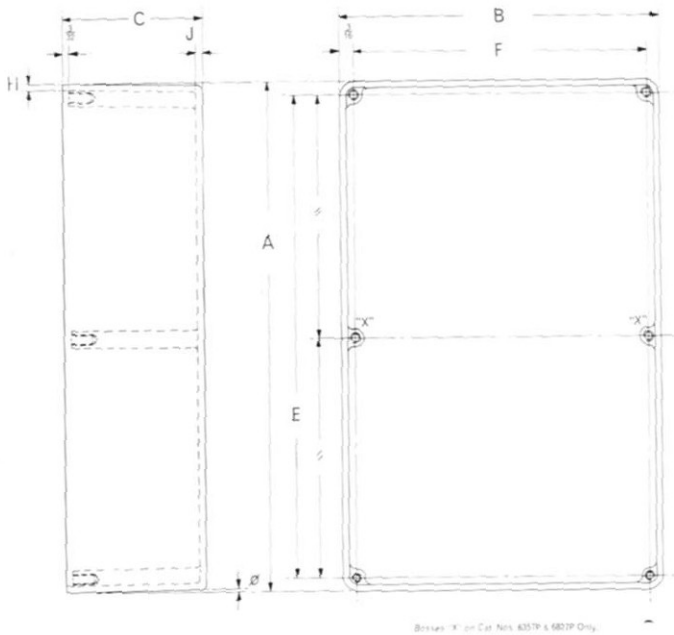

the sky is the limit...

Cat. No. 6357P/903

Cat. No. 6827P

Cat. No. 7134P

Cat. No. 6908P

to the uses you can put these
EDDYSTONE diecast instrument boxes

but we strongly recommend them for

- INSTRUMENT AND METER CASES
- FILTER NETWORKS
- SWITCHING
- AUDIO AND RADIO FREQUENCY DISTRIBUTION
- GENERAL SCREENING

BRITISH MADE BY

EDDYSTONE RADIO LIMITED

ALVECHURCH ROAD : BIRMINGHAM 31 : ENGLAND
TELEPHONE: 021-475 2231 TELEX: 33708 CABLES: EDDYSTONE, BIRMINGHAM

Boxes "X" on Cat Nos. 6357P & 6827P Only.

Strong metal boxes with good screening properties afforded by the thick walls (average thickness $\frac{3}{32}$ ") aided by close fitting flanged lid.

Since any one method of fixing the box to other equipment is unlikely to be suitable for all requirements, attachment is left to individual requirement.

Section on C

Four sizes are available with dimensions given below, they are cast in aluminium alloy LM-2 B.S. 1490 and are consequently light in weight and easy to machine.

The boxes are supplied in natural metal as any one finish is unlikely to suit all users.

When ordering please identify requirement by use of the catalogue numbers only.

Cat. No.	DIMENSIONS (ins.) $\pm .010$ "									No. of fixing holes and bosses	Max. taper on walls \varnothing
	A	B	C	D	E	F	G	H	J		
6357P	$7\frac{5}{8}$	$4\frac{5}{8}$	$3\frac{1}{8}$	$7\frac{1}{2}$	7 CRS	$4\frac{5}{8}$ CRS	$\frac{5}{32}$	$\frac{3}{32}$.085/.100	6	1 $^{\circ}$
6827P	$7\frac{5}{8}$	$4\frac{5}{8}$	$2\frac{1}{8}$	$7\frac{1}{2}$	7 CRS	$4\frac{5}{8}$ CRS	$\frac{5}{32}$	$\frac{3}{32}$.062/.078	6	1 $^{\circ}$
6908P	$4\frac{1}{8}$	$3\frac{1}{8}$	$2\frac{1}{8}$	$4\frac{1}{2}$	$4\frac{5}{8}$ CRS	$3\frac{1}{8}$ CRS	$\frac{1}{64}$	$\frac{3}{32}$.075/.090	4	1 $^{\circ}$
7134P	$4\frac{3}{8}$	$2\frac{3}{8}$	$1\frac{1}{8}$	$4\frac{1}{4}$	4CRS	2 CRS	$\frac{5}{32}$	$\frac{1}{16}$.062/.078	4	$\frac{1}{2}$ $^{\circ}$